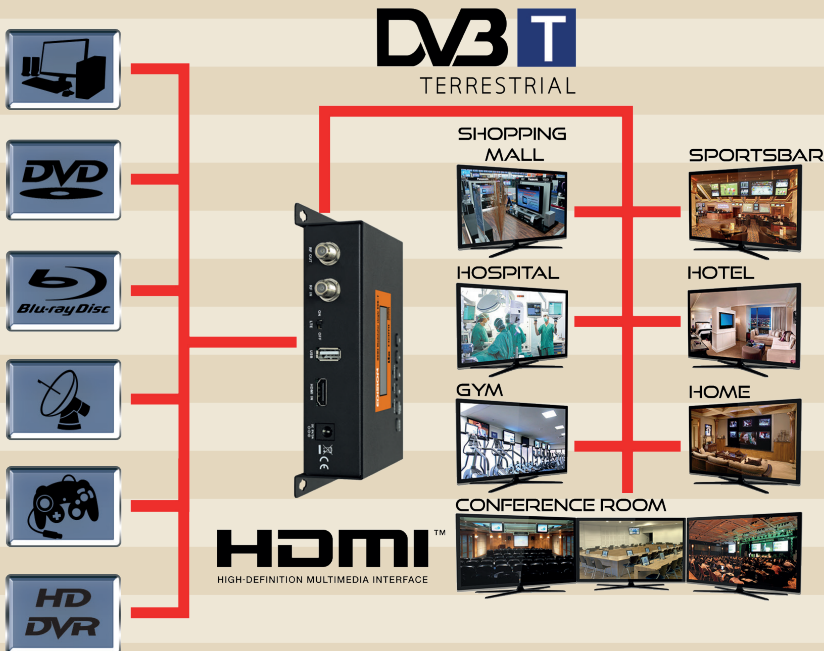

HDMI Modulator single DVB-T

High Definition

- High Video Resolution up to 1080p
- Frequency Range VHF III(174~233MHZ), UHF(470~858MHZ, 470~790MHZ LTE-ON)
- MER more than 35dB
- RF Output Level 90dbµV
- RF Loop Through 50MHZ~2400MHZ
- LTE Filtering switch ON-OFF
- USB: Software upgrade and backup config file

EDISION®

More features - Better prices!

www.edision.gr